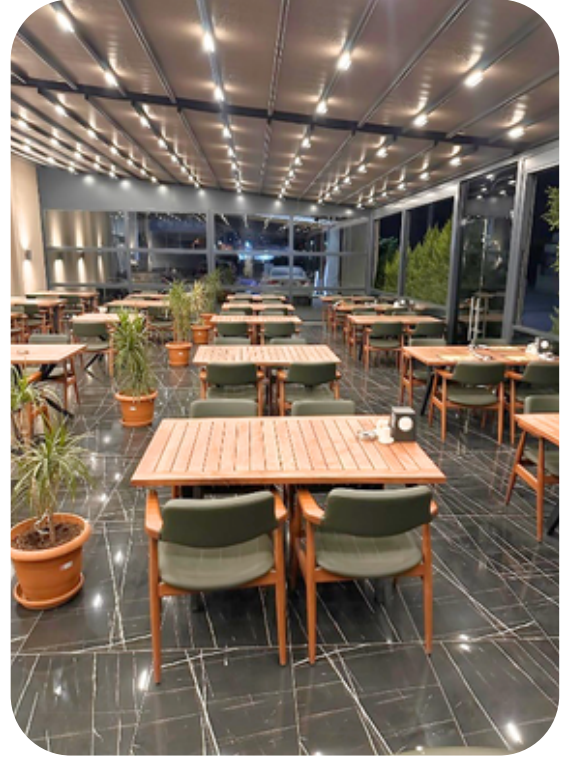

PROJELERİMİZ OUR PROJECTS

Daha fazla ürün için www.ravilla.com.tr sitemizi ziyaret ediniz.