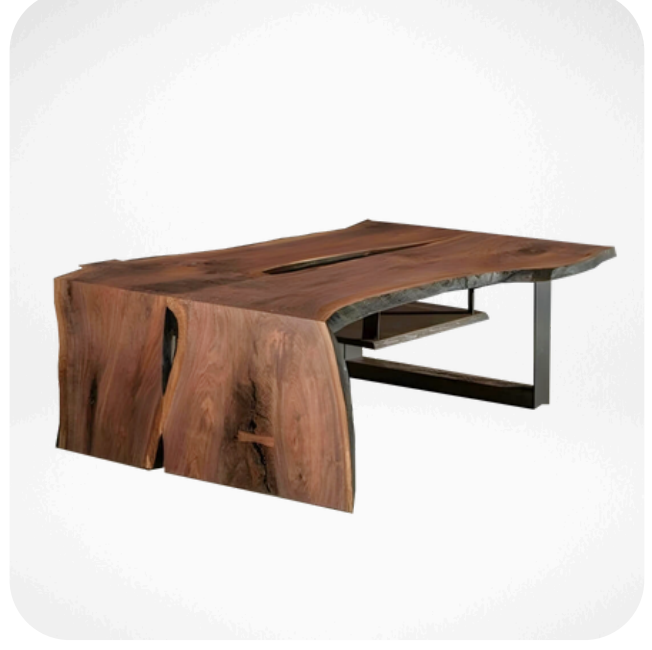

Ceviz Ağacından Sehpa
Walnut Wooden Coffee Table | Karacaören

Daha fazla ürün için www.ravilla.com.tr sitemizi ziyaret ediniz.

3D İNDİR

2D İNDİR